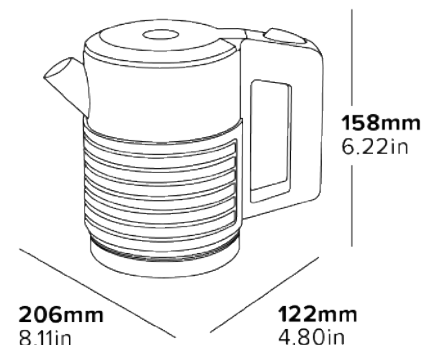

0.6L CAPACITY

Designed for guest room use

DOUBLE WALLED

Silicone insulation sleeve

STRIX THERMAL CONTROLLER

World leader in kettle controls

**CENTRALLY LOCATED
LED INDICATOR SWITCH**
For left & right handed users

CONCEALED HEATING ELEMENT
Easy to clean

- Space saving design
- 360° base
- 304 grade stainless steel
- Integrated water level markings
- Integrated power cord tidy

Specification

Brushed Steel

1000W

0.90kg

Cable length: 0.8m

CANTERBURY

0.6L Double Walled Kettle

CORBY

ABOUT THIS PRODUCT

The Corby Canterbury 0.6L Double Walled Kettle features a traditional British tea spout, a wide handle, and an extra-wide opening for easy access and cleaning. Its double-walled design enhances guest comfort, ensuring both safety and efficiency. Perfect for any setting, the black and brushed steel finish adds an elegant touch to your space.